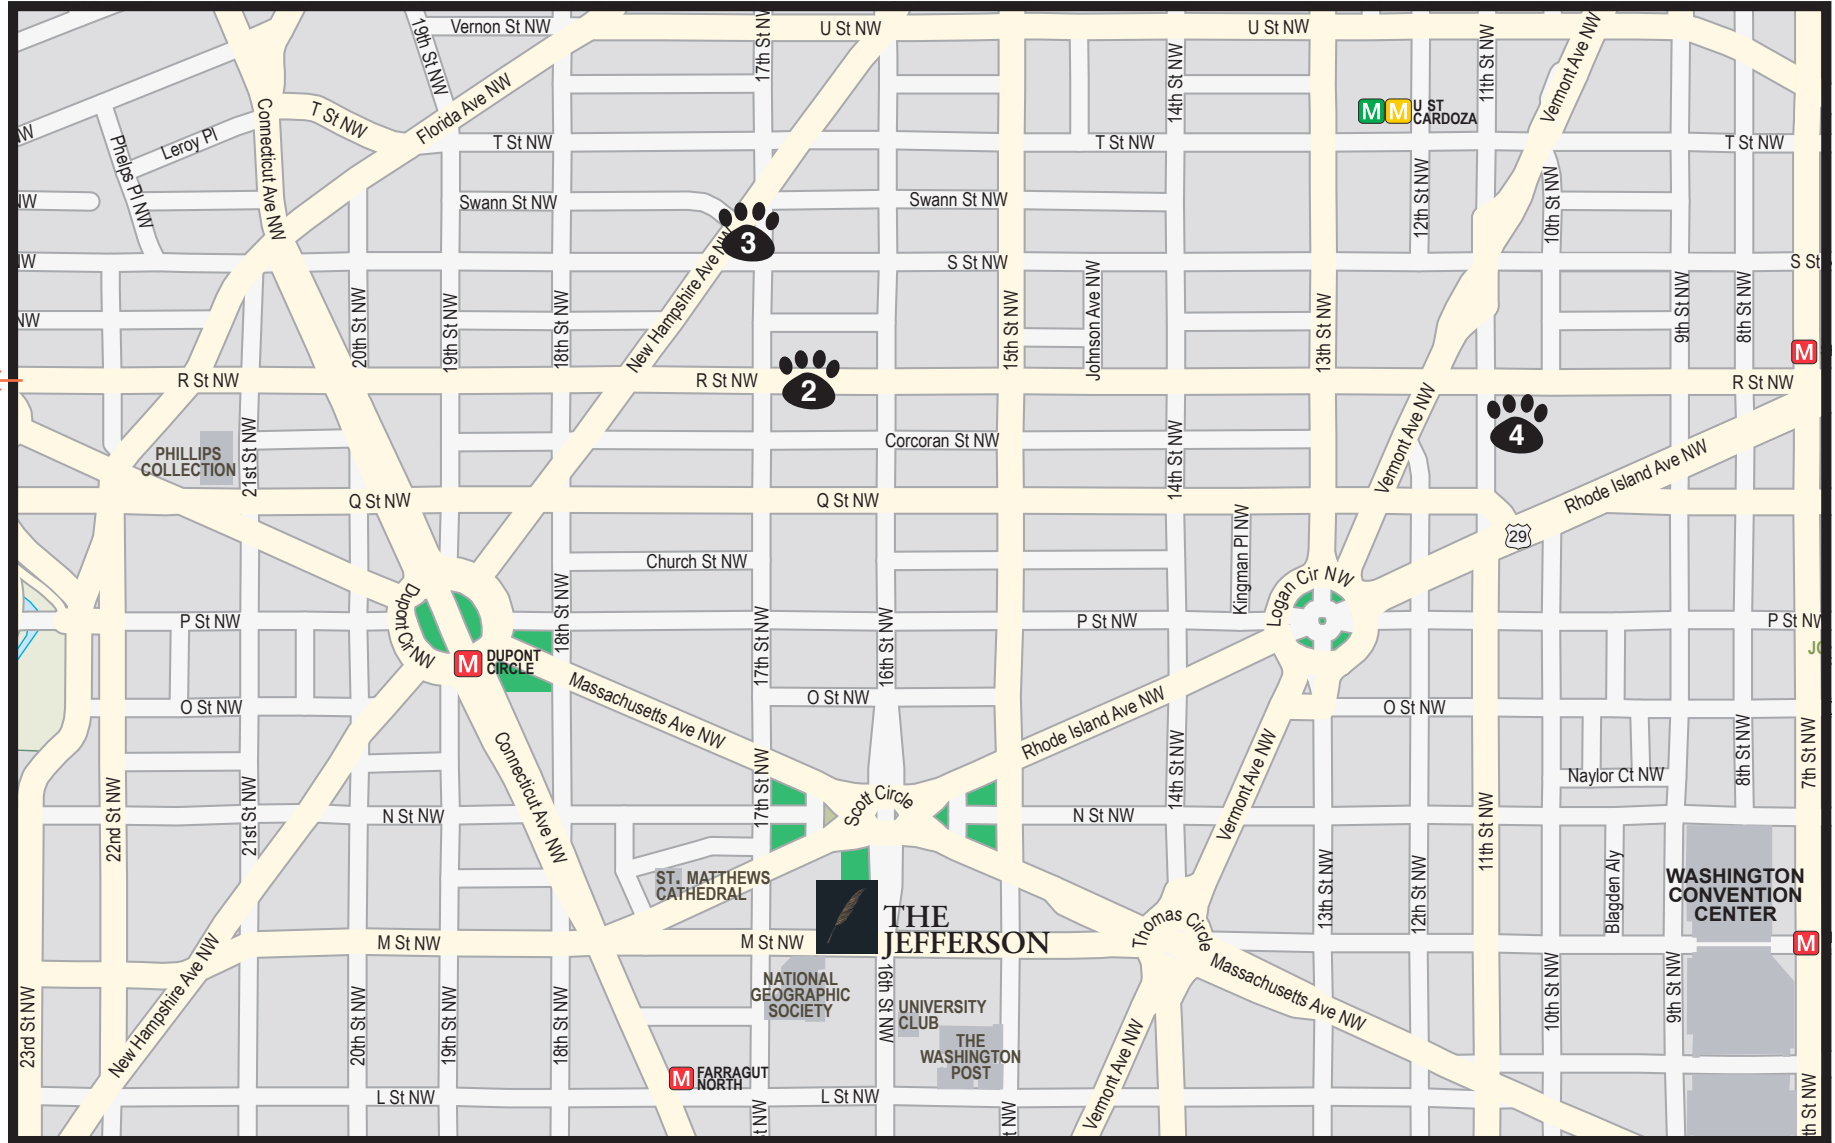

THE MONTI APPROVED MAP

Montrose Park
R Street, NW
(between 30th St & Avon Pl.)

Doggie Style Bakery
1642 R St., NW
202-667-0595
DoggieStyleBakery.com

S Street Dog Park
S St. & 17th St., NW
202-673-7647
M-F: 7-8 S/S: 8-8